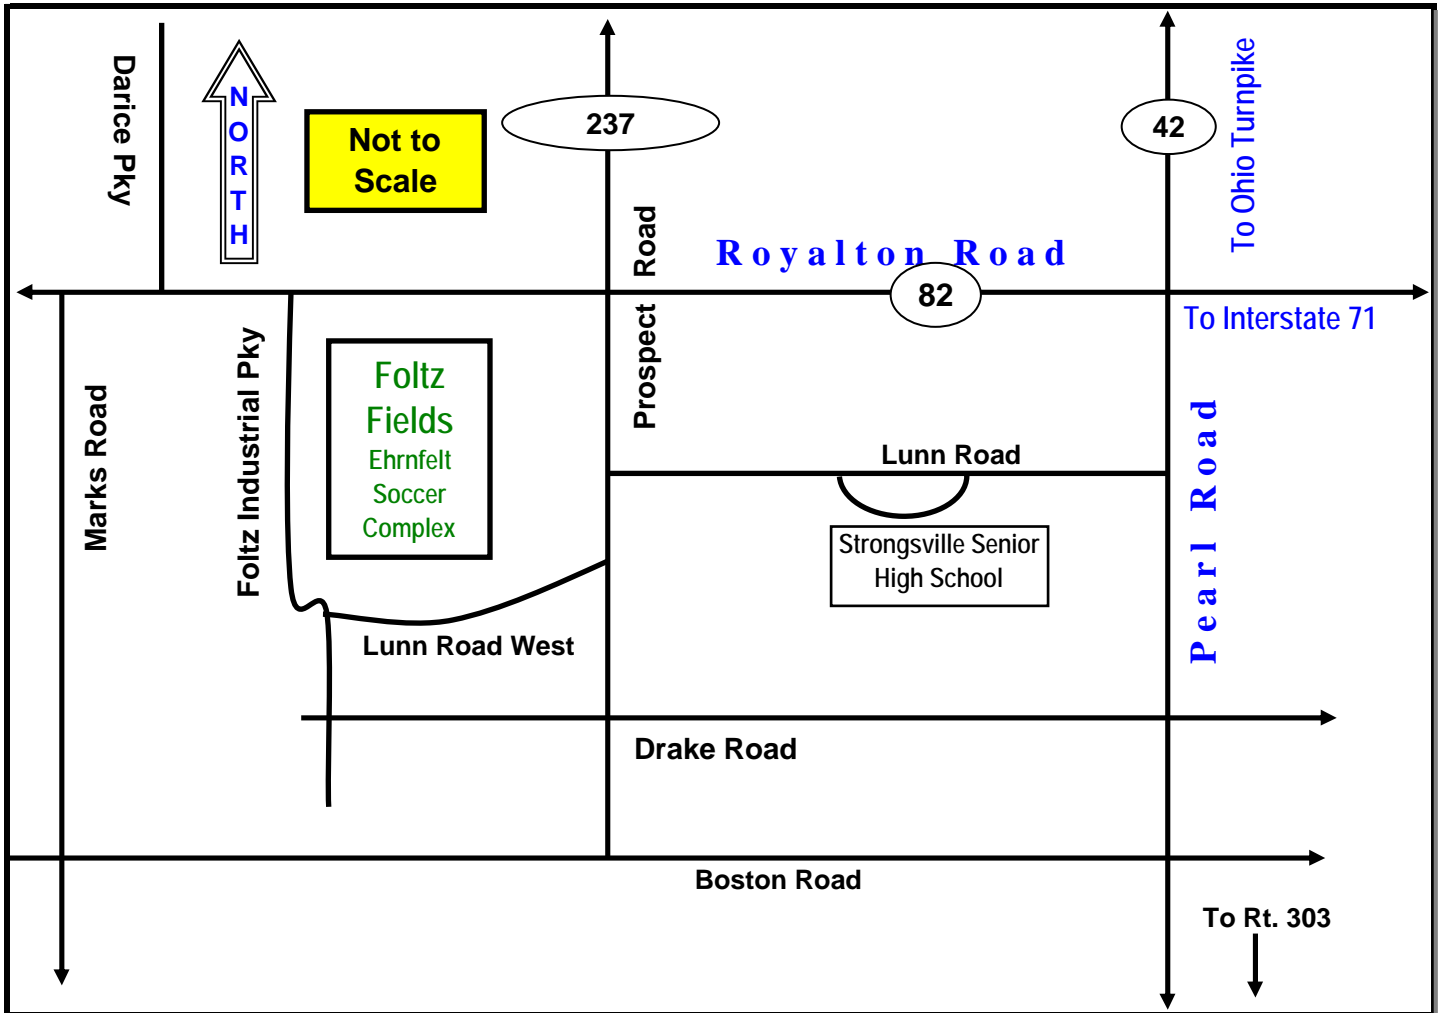

Foltz Fields (Ernfelt Soccer Complex) - Strongsville, Ohio

15301 Foltz Industrial Parkway Strongsville, Ohio 44149

Directions from the East or West: Take the Ohio Turnpike to Exit 161. When leaving the toll plaza follow the signs for Route 42 (Pearl Road). At the light turn LEFT on Pearl Road and travel SOUTH to Route 82 (Royalton Rd.). Turn RIGHT and travel about 2 miles to Foltz Industrial Parkway. Turn LEFT onto Foltz. The soccer fields will be about 1/2 mile ahead on your left.

Directions from the North or South: Take Interstate 71 to Exit 231. Exit on Route 82 (Royalton Road) traveling WEST. Go about 3 miles to Foltz Industrial Parkway. Turn LEFT onto Foltz. The soccer fields will be about 1/2 mile ahead on your left.

Field Layout